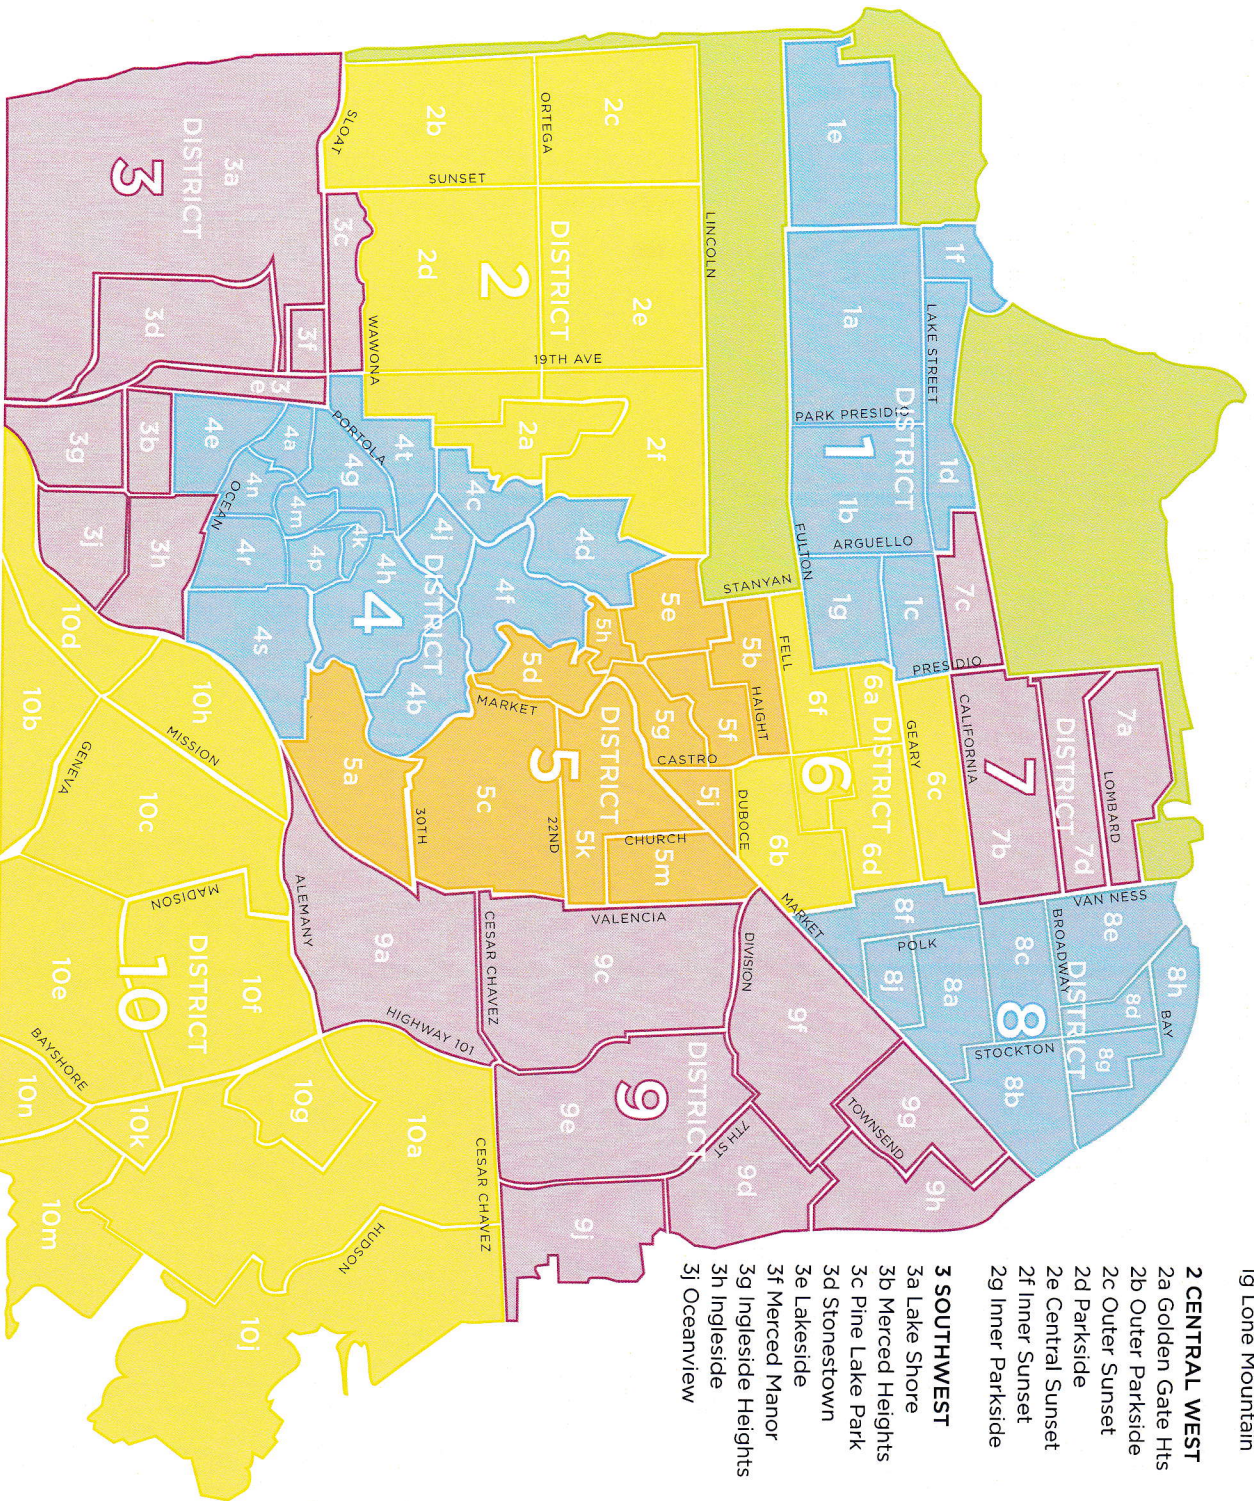

SAN FRANCISCO REAL ESTATE DISTRICTS

1 NORTHWEST

- 1a Central Richmond
- 1b Inner Richmond
- 1c Jordan Pk/Laurel
- 1d Lake Street
- 1e Outer Richmond
- 1f Sea Cliff
- 1g Lone Mountain

4 TWIN PEAKS WEST

7 NORTH

- 7a Marina
- 7b Pacific Heights
- 7c Presidio Heights
- 7d Cow Hollow

2 CENTRAL WEST

- 2a Golden Gate Hts
- 2b Outer Parkside
- 2c Outer Sunset
- 2d Parkside
- 2e Central Sunset
- 2f Inner Sunset
- 2g Inner Parkside

8 NORTHWEST

- 8a Downtown
- 8b Financial District / Barbary Coast
- 8c Nob Hill
- 8d North Beach
- 8e Russian Hill
- 8f Van Ness/Civ Ctr
- 8g Telegraph Hill
- 8h North Waterfront
- 8j Tenderloin

3 SOUTHWEST

- 3a Lake Shore
- 3b Merced Heights
- 3c Pine Lake Park
- 3d Stonestown
- 3e Lakeside
- 3f Merced Manor
- 3g Ingleside Heights
- 3h Ingleside
- 3j Oceanview

5 UPPER MARKET

- 5a Glen Park
- 5b Haight Ashbury
- 5c Noe Valley
- 5d Twin Peaks
- 5e Cole Valley / Parnassus Hts
- 5f Buena Vista / Ashbury Hts
- 5g Corona Heights
- 5h Clarendon Heights
- 5j Duboce Triangle
- 5k Eureka Valley / Dolores Hgts
- 5m Mission Dolores

9 CENTRAL EAST

- 9a Bernal Heights
- 9c Inner Mission
- 9d Mission Bay
- 9e Potrero Hill
- 9f South of Market
- 9g Yerba Buena
- 9h South Beach
- 9j Ctrl Waterfront / Dogpatch

6 CENTRAL NORTH

- 6a Anza Vista
- 6b Hayes Valley
- 6c Lwr Pacific Hts
- 6d Western Addition
- 6e Alamo Square
- 6f North Panhandle

10 SOUTHEAST

- 10a Bayview
- 10b Crocker Amazon
- 10c Excelsior
- 10d Outer Mission
- 10e Visitacion Valley
- 10f Portola
- 10g Silver Terrace
- 10h Mission Terrace
- 10j Hunters Point
- 10k Bayview Heights
- 10m Candlestick Point
- 10n Little Hollywood